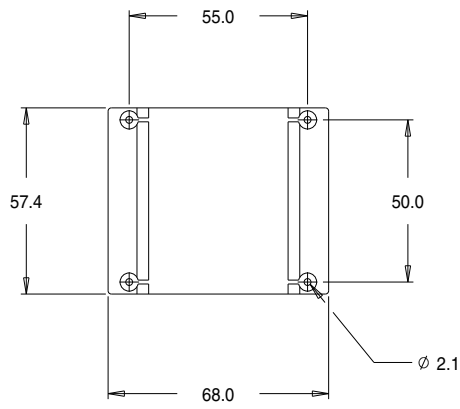

Part No. U39137
UI39 x 13.5 'U' Range Box

Dimensions in millimetres.