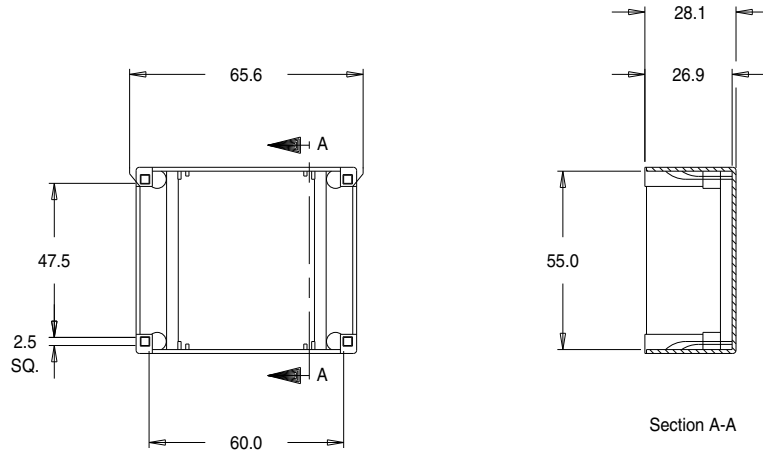

Part No. U39137
UI39 x 13.5 'U' Range Box

Dimensions in millimetres.